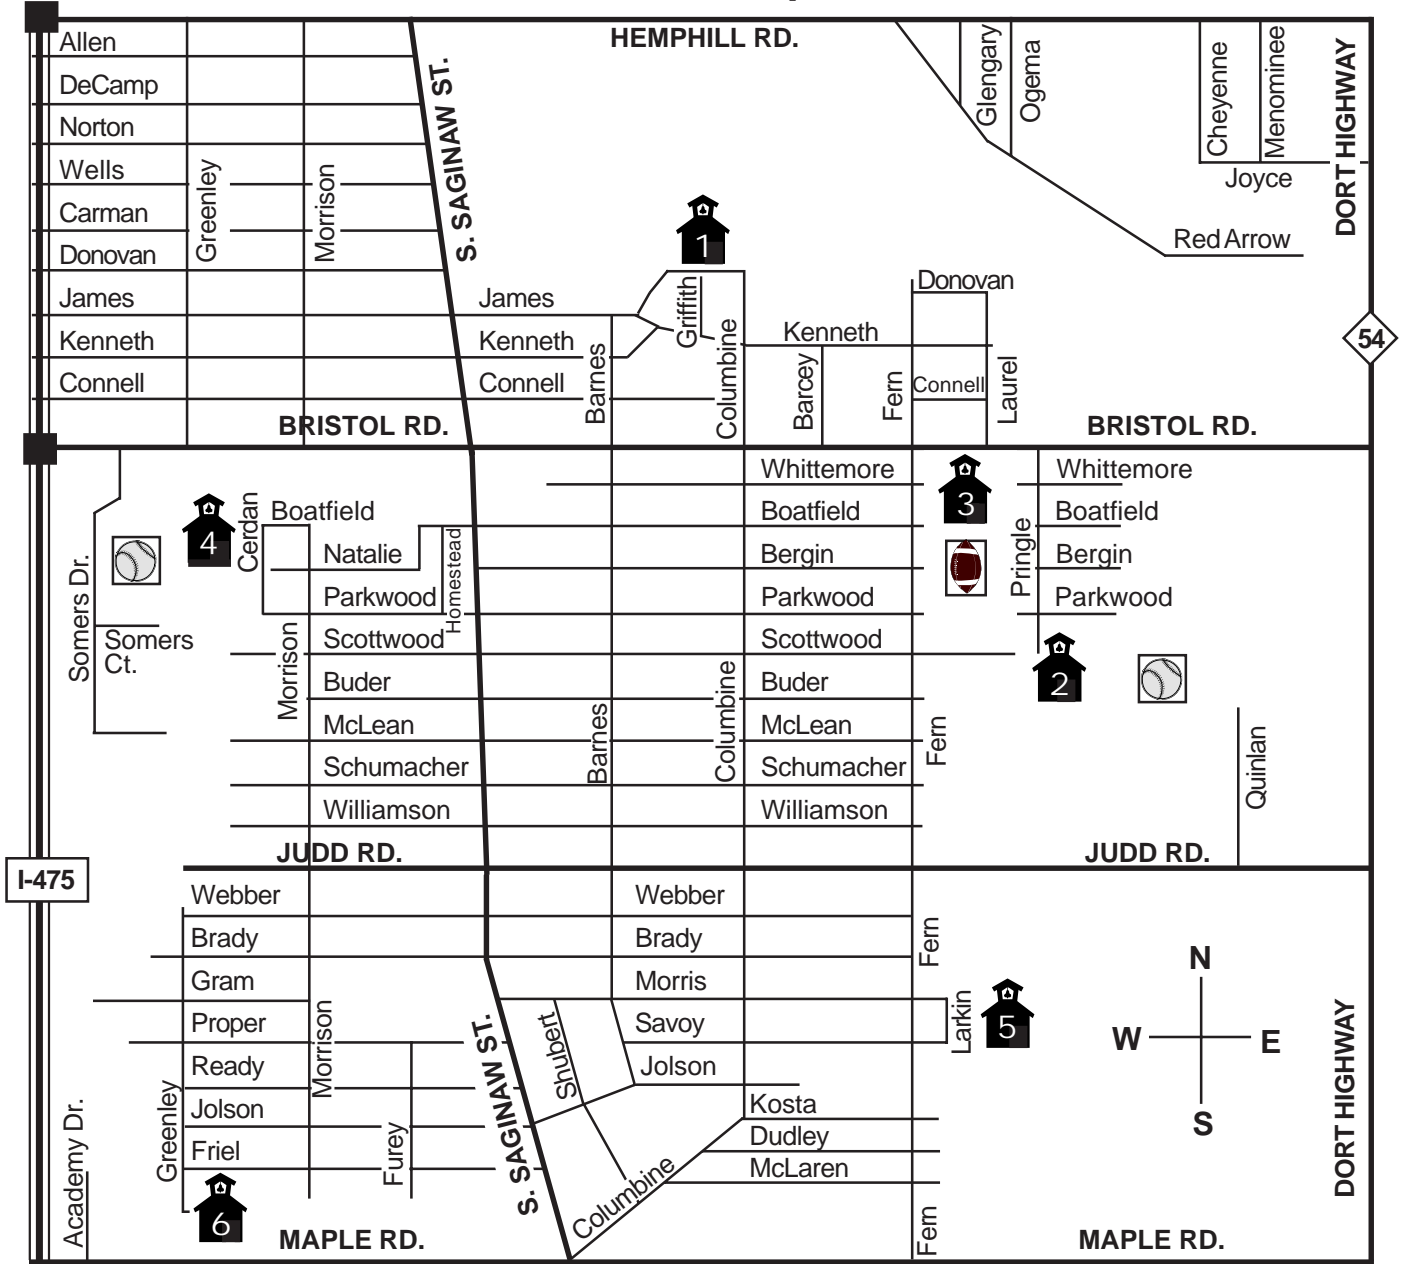

# Bendle Public Schools District Map

## Bendle Schools and Office Buildings

-  **Bendle Administration Offices**  
3420 Columbine, Burton, 48529  
591-2501
-  **Bendle High School (9<sup>th</sup>-12<sup>th</sup>)**  
2283 E. Scottwood, Burton, 48529  
591-5103
-  **Bendle Middle School (6<sup>th</sup>-8<sup>th</sup>)**  
2294 E. Bristol Rd, Burton, 48529  
591-3385
- Bendle Family Health Services**  
591-9012
- Community Education**  
591-4160